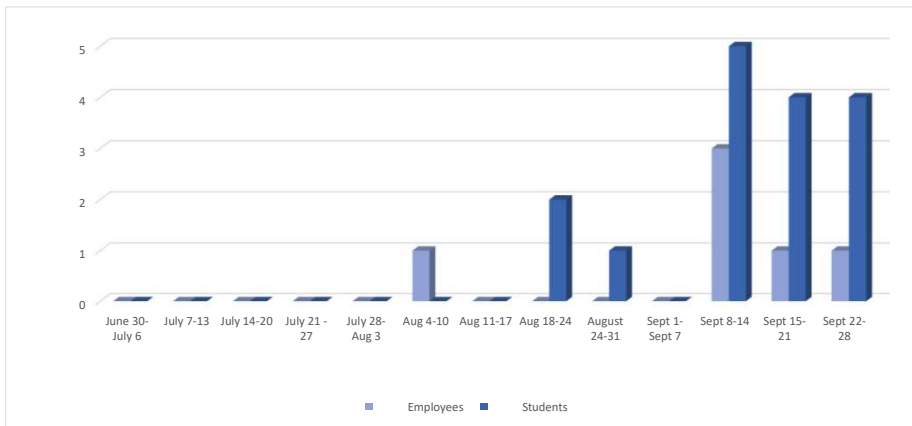

Office of Human Resources
Rhodes State College Coronavirus Dashboard

Current Data as of 09/28/21

New Cases	
Students	Employees
4	1

Close Contacts	
Students	Employees
11	5

Total COVID-19 Cases YTD

Students
16

Employees
6

*Total counts based on number of total cases beginning June 30, 2021
*Historical data back to August 2020 available upon request

Total Close Contacts YTD

Students
102

Employees
17

*Total counts based on number of total cases beginning June 30, 2021
*Historical data back to August 2020 available upon request