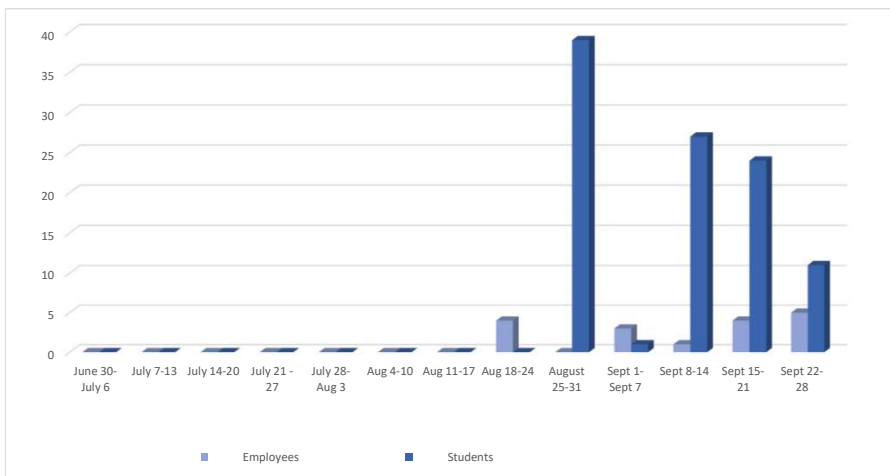

Office of Human Resources
Rhodes State College Coronavirus Dashboard

Current Data as of 09/28/21

New Cases	
Students	Employees
4	1

Close Contacts	
Students	Employees
11	5

Total COVID-19 Cases YTD

Students
16

Employees
6

*Total counts based on number of total cases beginning June 30, 2021
*Historical data back to August 2020 available upon request

Total Close Contacts YTD

Students
102

Employees
17

*Total counts based on number of total cases beginning June 30, 2021
*Historical data back to August 2020 available upon request