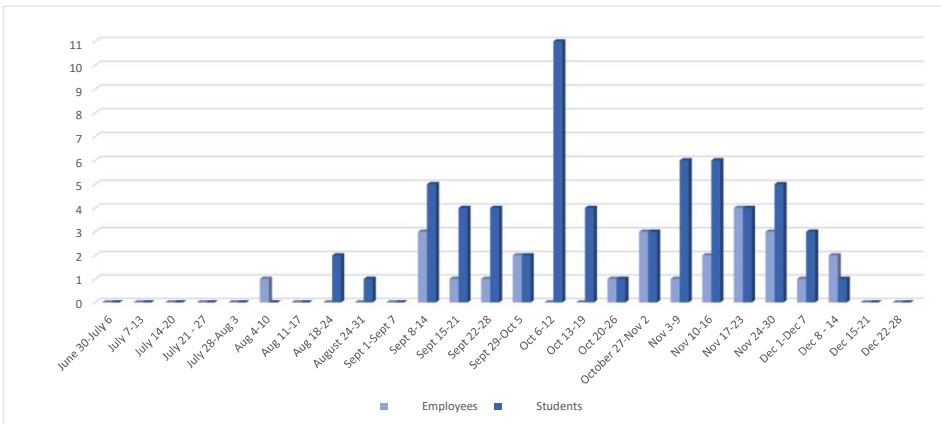

Office of Human Resources
Rhodes State College Coronavirus Dashboard

Current Data as of 12/28/21

New Cases	
Students	Employees
0	0

Close Contacts	
Students	Employees
0	0

Total COVID-19 Cases YTD

Students
62

Employees
25

*Total counts based on number of total cases beginning June 30, 2021
*Historical data back to August 2020 available upon request

Total Close Contacts YTD

Students
191

Employees
28

*Total counts based on number of total cases beginning June 30, 2021
*Historical data back to August 2020 available upon request