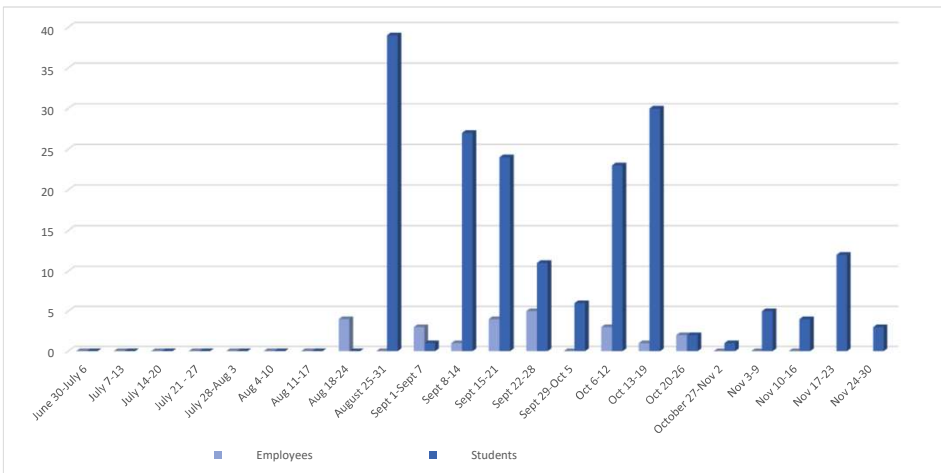

Office of Human Resources
Rhodes State College Coronavirus Dashboard

Current Data as of 12/28/21

New Cases	
Students	Employees
0	0

Close Contacts	
Students	Employees
0	0

Total COVID-19 Cases YTD

Students
62

Employees
25

*Total counts based on number of total cases beginning June 30, 2021
*Historical data back to August 2020 available upon request

Total Close Contacts YTD

Students
191

Employees
28

*Total counts based on number of total cases beginning June 30, 2021
*Historical data back to August 2020 available upon request