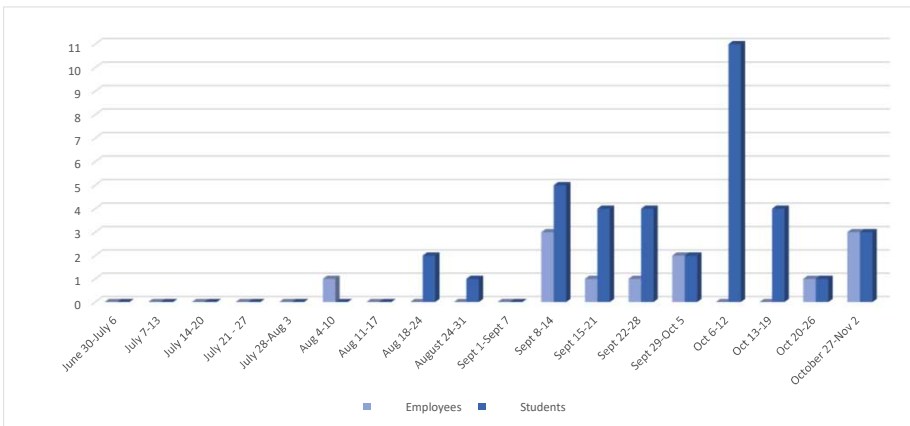

**Office of Human Resources
Rhodes State College Coronavirus Dashboard**

Current Data as of 11/02/21

New Cases	
Students	Employees
3	3

Close Contacts	
Students	Employees
1	0

Total COVID-19 Cases YTD

Students
37

Employees
12

*Total counts based on number of total cases beginning June 30, 2021
*Historical data back to August 2020 available upon request

Total Close Contacts YTD

Students
164

Employees
23

*Total counts based on number of total cases beginning June 30, 2021
*Historical data back to August 2020 available upon request