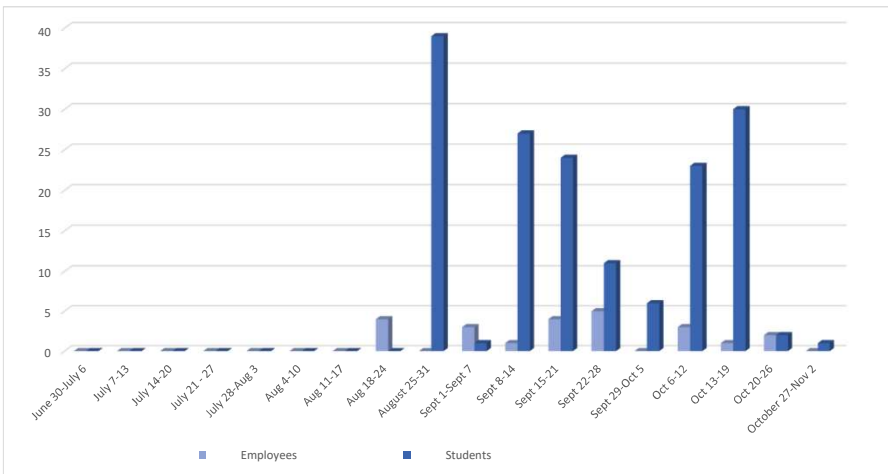

**Office of Human Resources
Rhodes State College Coronavirus Dashboard**

Current Data as of 11/02/21

New Cases	
Students	Employees
3	3

Close Contacts	
Students	Employees
1	0

Total COVID-19 Cases YTD

Students
37

Employees
12

*Total counts based on number of total cases beginning June 30, 2021
*Historical data back to August 2020 available upon request

Total Close Contacts YTD

Students
164

Employees
23

*Total counts based on number of total cases beginning June 30, 2021
*Historical data back to August 2020 available upon request