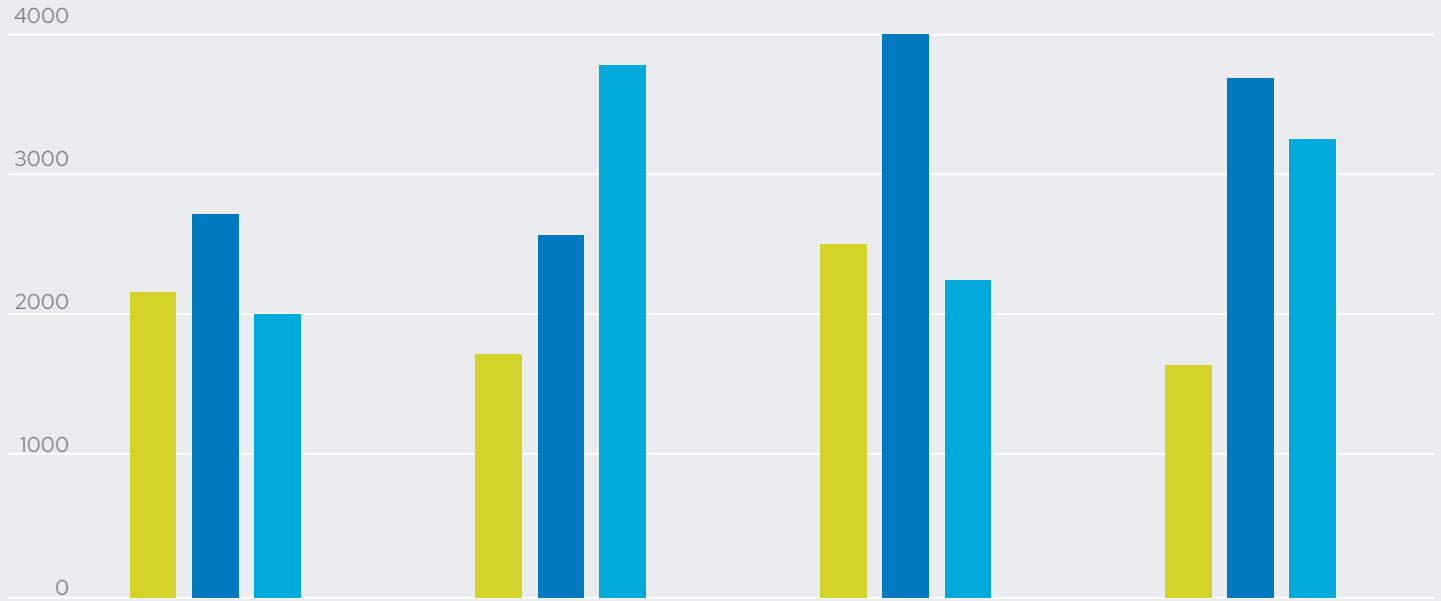

Blue

Is the colour of the clear sky and the deep sea. It is located between violet and green on the optical spectrum.

Red

Is the color of blood, and because of this it has historically been associated with sacrifice, danger and courage.

Red

Is the color of blood, and because of this it has historically been associated with sacrifice, danger and courage.

You can insert graphs from Excel or Google Sheets

Mobile project

Show and explain your web, app or software projects using these gadget templates.