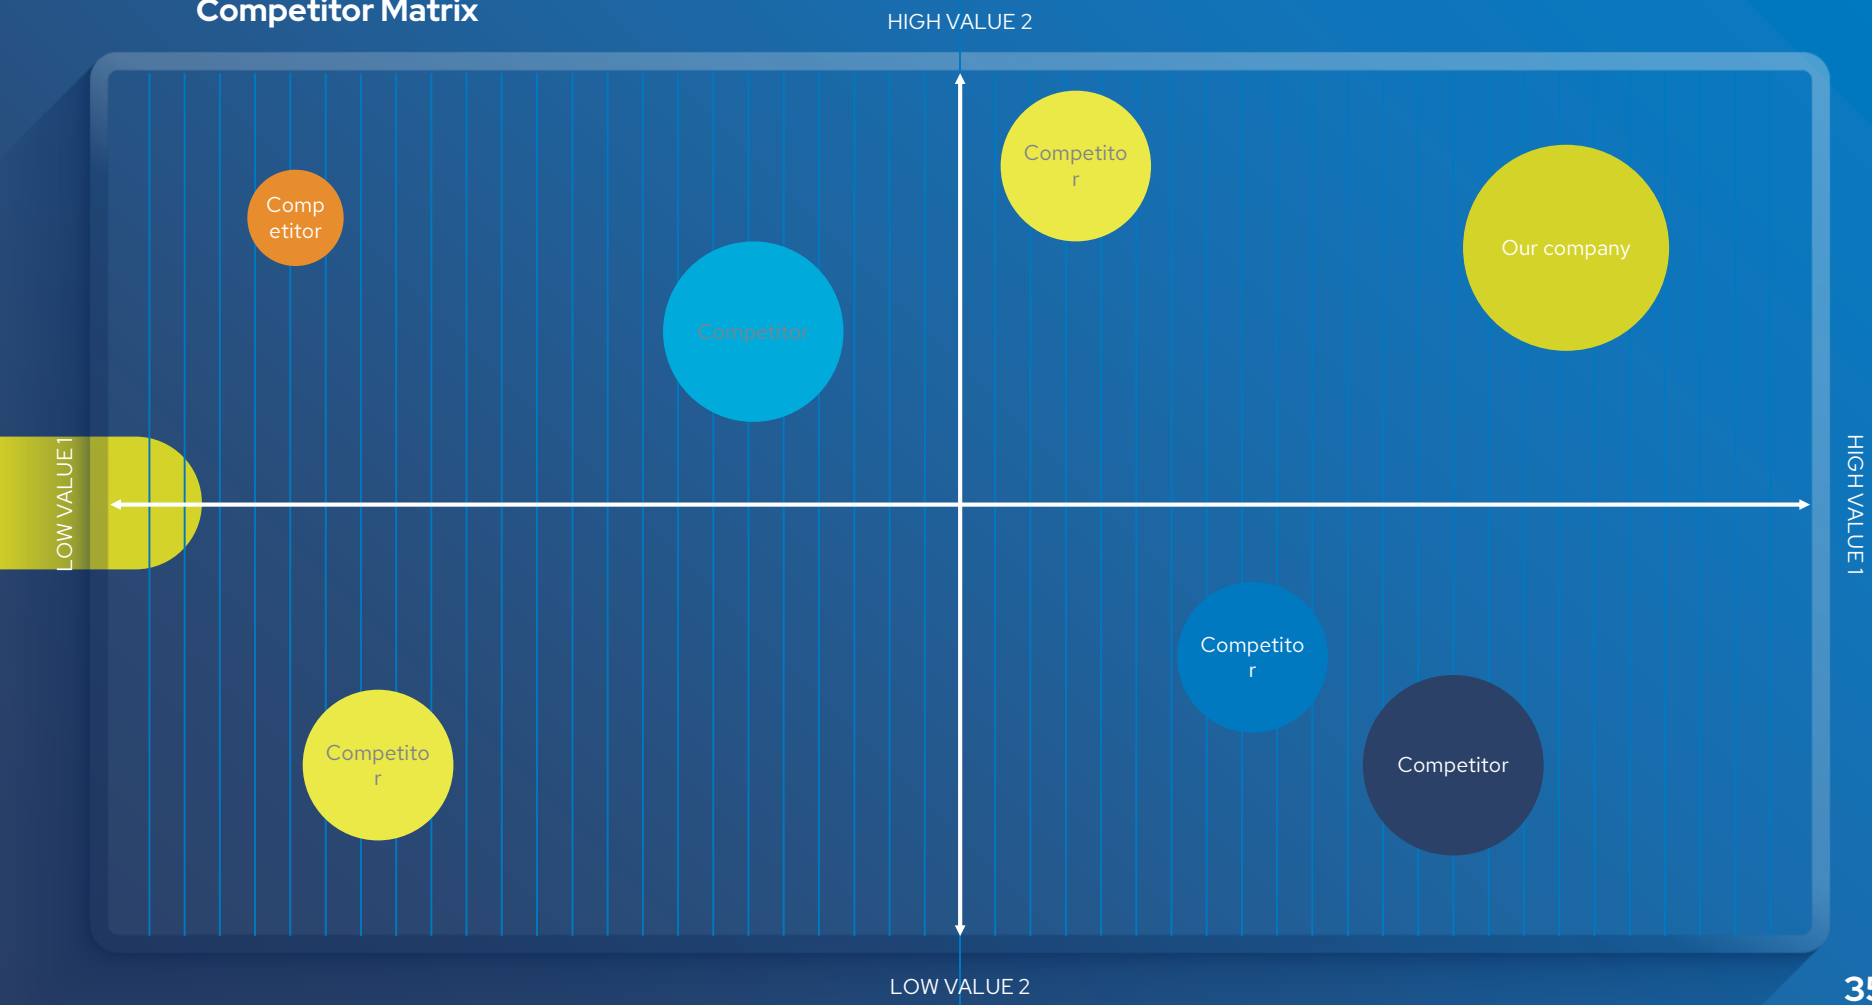

Ixchel Valdía

JOB TITLE

Blue is the colour of the clear sky and the deep sea

Nils Årud

JOB TITLE

Blue is the colour of the clear sky and the deep sea

Competitor Matrix

Weekly Planner