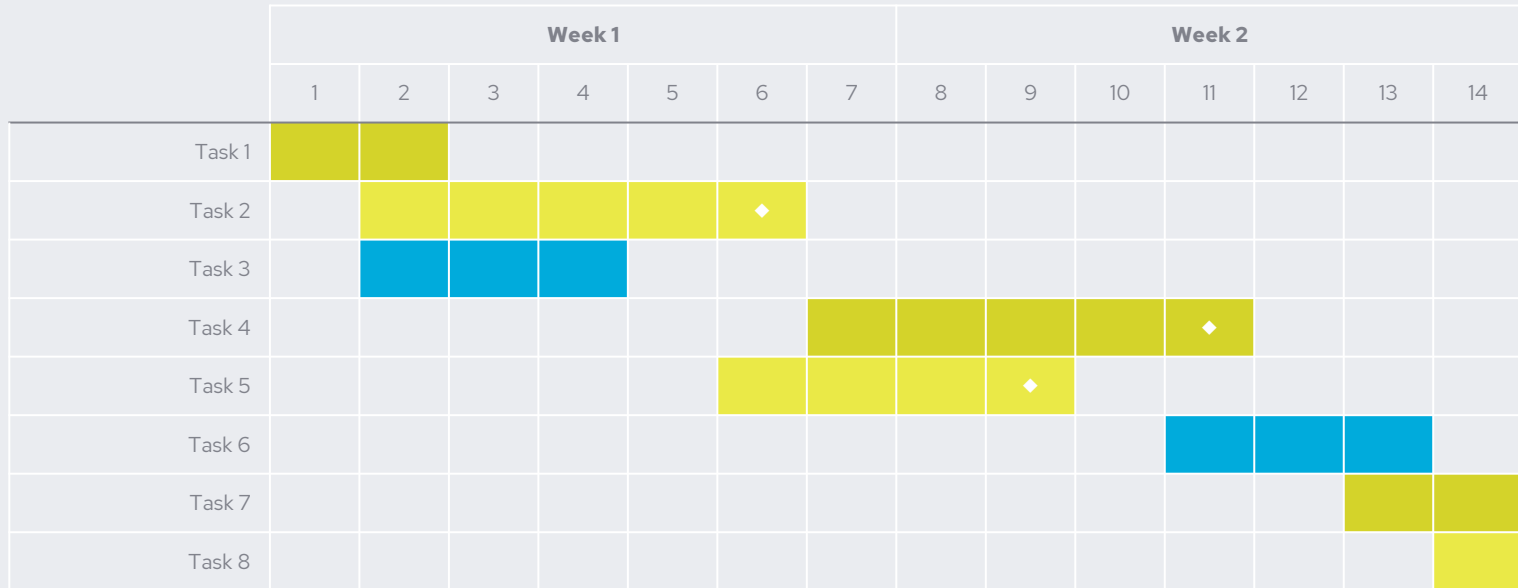

6

Gantt chart

SWOT Analysis

STRENGTHS

Blue is the colour of the clear sky and the deep sea

S

W

WEAKNESSES