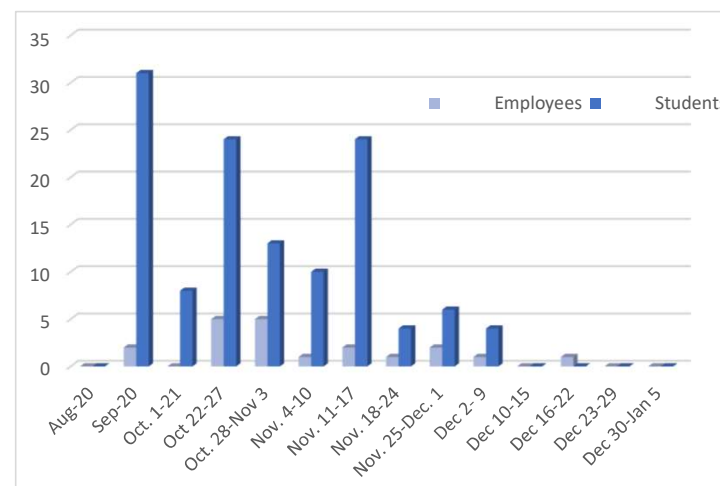

**Total COVID-19 Cases YTD**

Students
<b>67</b>

Employees
<b>11</b>

\*Total counts based on number of total cases beginning August 1, 2020

**Total Close Contacts YTD**

Students
<b>124</b>

Employees
<b>20</b>

\*Total counts based on number of close contacts beginning August 1, 2020

Source: Office of Human Resources

Reporting includes remote and on-campus students and employees