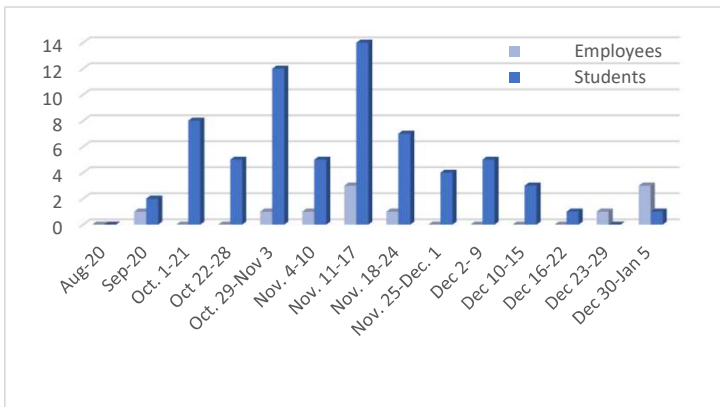

**Office of Human Resources  
Rhodes State College Coronavirus Dashboard**

Current Data from 12/30/20 to 01/05/21

New Cases	
Students	Employees
<b>1</b>	<b>3</b>

Close Contacts	
Students	Employees
<b>0</b>	<b>0</b>

**Total COVID-19 Cases YTD**

Students
<b>67</b>

Employees
<b>11</b>

\*Total counts based on number of total cases beginning August 1, 2020

**Total Close Contacts YTD**

Students
<b>124</b>

Employees
<b>20</b>