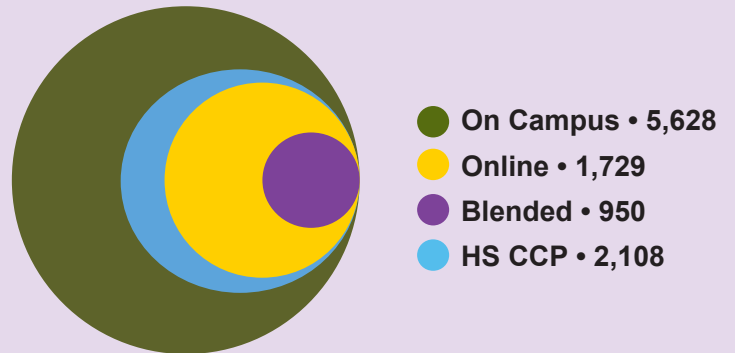

COURSE SECTION ENROLLMENT