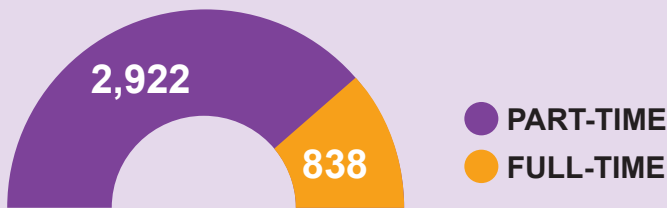

FAST FACTS

Fall 2017 15th Day Enrollment

STUDENT ENROLLMENT

3,760

STUDENT ETHNIC BACKGROUND

American Indian/Alaskan Native	9	Not Reported	262
White	3185	Black	175
Native Hawaiian/Pacific Island	4	Hispanic	31
Asian	27	Two or More Races	67

AVERAGE STUDENT AGE

Average Age W/O CCP → 25.0

Average Age W/CCP → 21.0

COURSE SECTION ENROLLMENT

TOTAL DEGREES/CERTIFICATES

Degrees and certificates awarded since inception

18,949

EMPLOYEES (IPEDS: November 1, 2017)