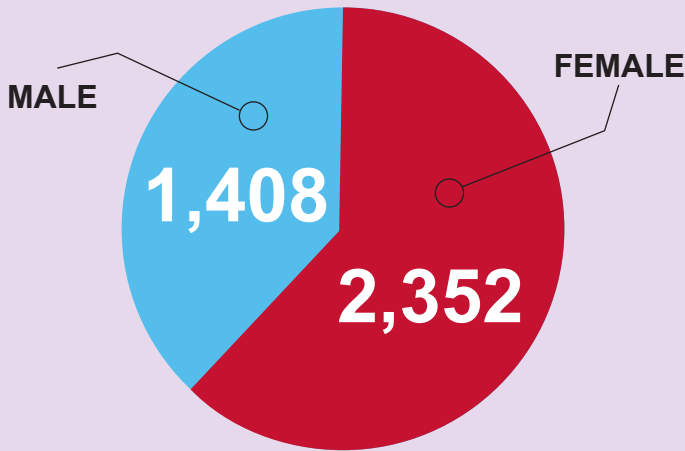

FAST FACTS

Fall 2017 15th Day Enrollment

STUDENT ENROLLMENT

3,760

STUDENT ETHNIC BACKGROUND

American Indian/Alaskan Native	9	Not Reported	262
White	3185	Black	175
Native Hawaiian/Pacific Island	4	Hispanic	31
Asian	27	Two or More Races	67

AVERAGE STUDENT AGE

Average Age W/O CCP → 25.0

Average Age W/CCP → 21.0

COURSE SECTION ENROLLMENT

TOTAL DEGREES/CERTIFICATES

Degrees and certificates awarded since inception

18,949

EMPLOYEES (IPEDS: November 1, 2017)