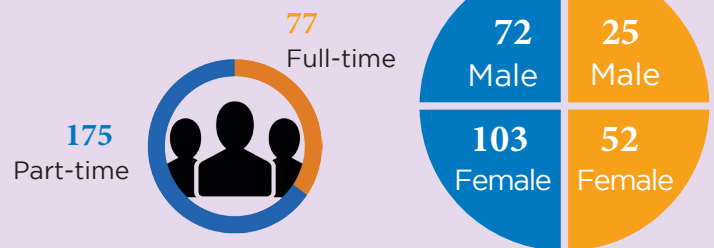

EMPLOYEES (IPEDS: November 1, 2017)

Faculty (252)