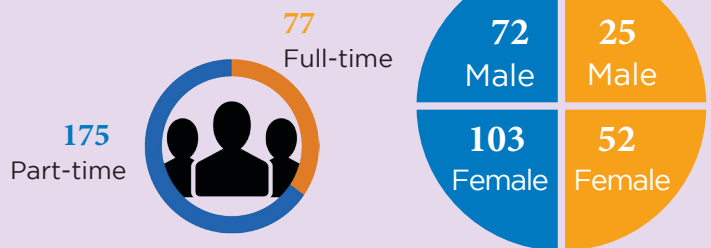

EMPLOYEES (IPEDS: November 1, 2017)

Faculty (252)